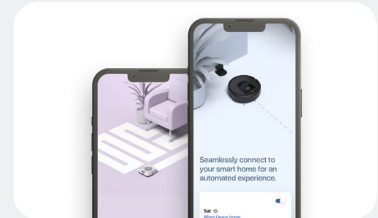

### 3-Stage Cleaning

Proprietary 3-stage cleaning system deploys Dual Multi-Surface Rubber Brushes, an Edge-Sweeping Brush, and 100% stronger<sup>1</sup> suction power.

"Alexa, tell Roomba to vacuum in front of the couch."

### Voice Assistant Compatible

Pair Roomba® j9 robot vacuum with Alexa, Siri, or Google Assistant-enabled devices<sup>3</sup> to get cleaning on command.

### iRobot Home App

With enhanced maps, cleaning schedules, and intuitive smart home integrations, the iRobot Home App gives you ultimate control over your clean.

<sup>1</sup> Compared to Roomba® i Series robots